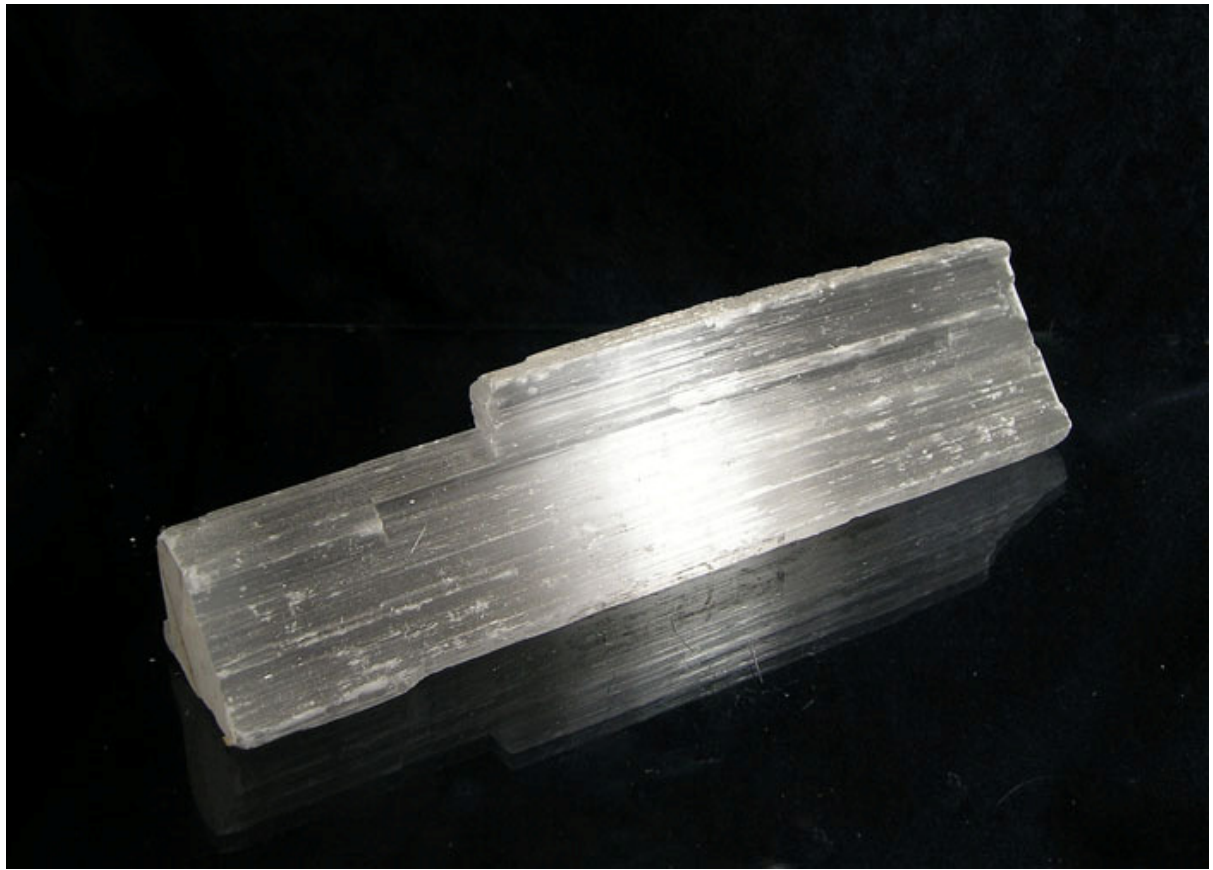

This crystal has a very important role to play in the activation on the soul star.

However, we can start accessing its energy right now. Selenite can show us how to bring the divine laws and principles into our lives. It can also teach us to combine spirit and matter so that we will be able to integrate the life force that is spirit into our physical bodies. In effect, spirit will find a home within each of us. This is a slow and gentle process, as our bodies would not be able to adapt quickly to this new energy.