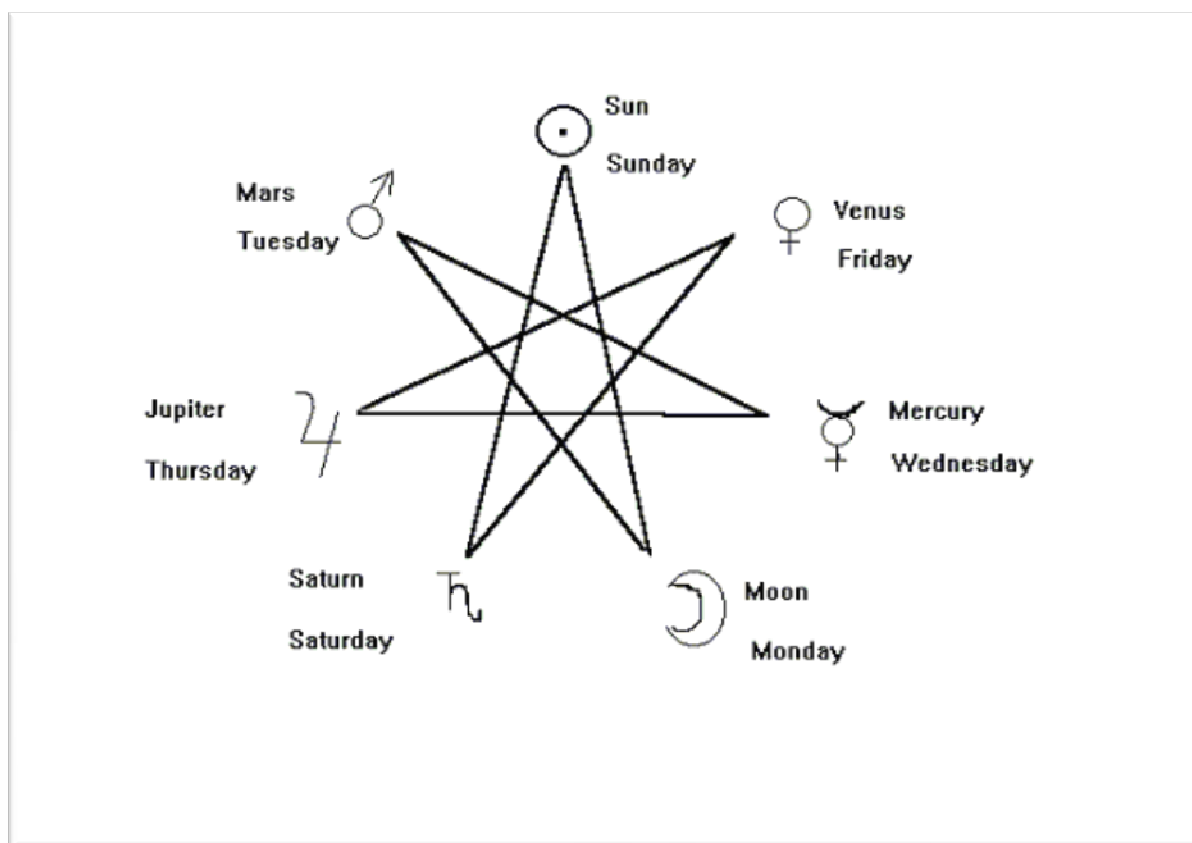

There is much meaning in the Fairy Star which has gained popularity over the past years. The star represents a belief in fairies, magic, fun and frolic and is a symbol of magic, childhood /child within and whimsy. You can view the Fairy Star as a symbol to remind people of the magic in their lives and of their childhood, and the fascination with all things fairy.

Planetary and weekly connections to the Fairy or Elven Star